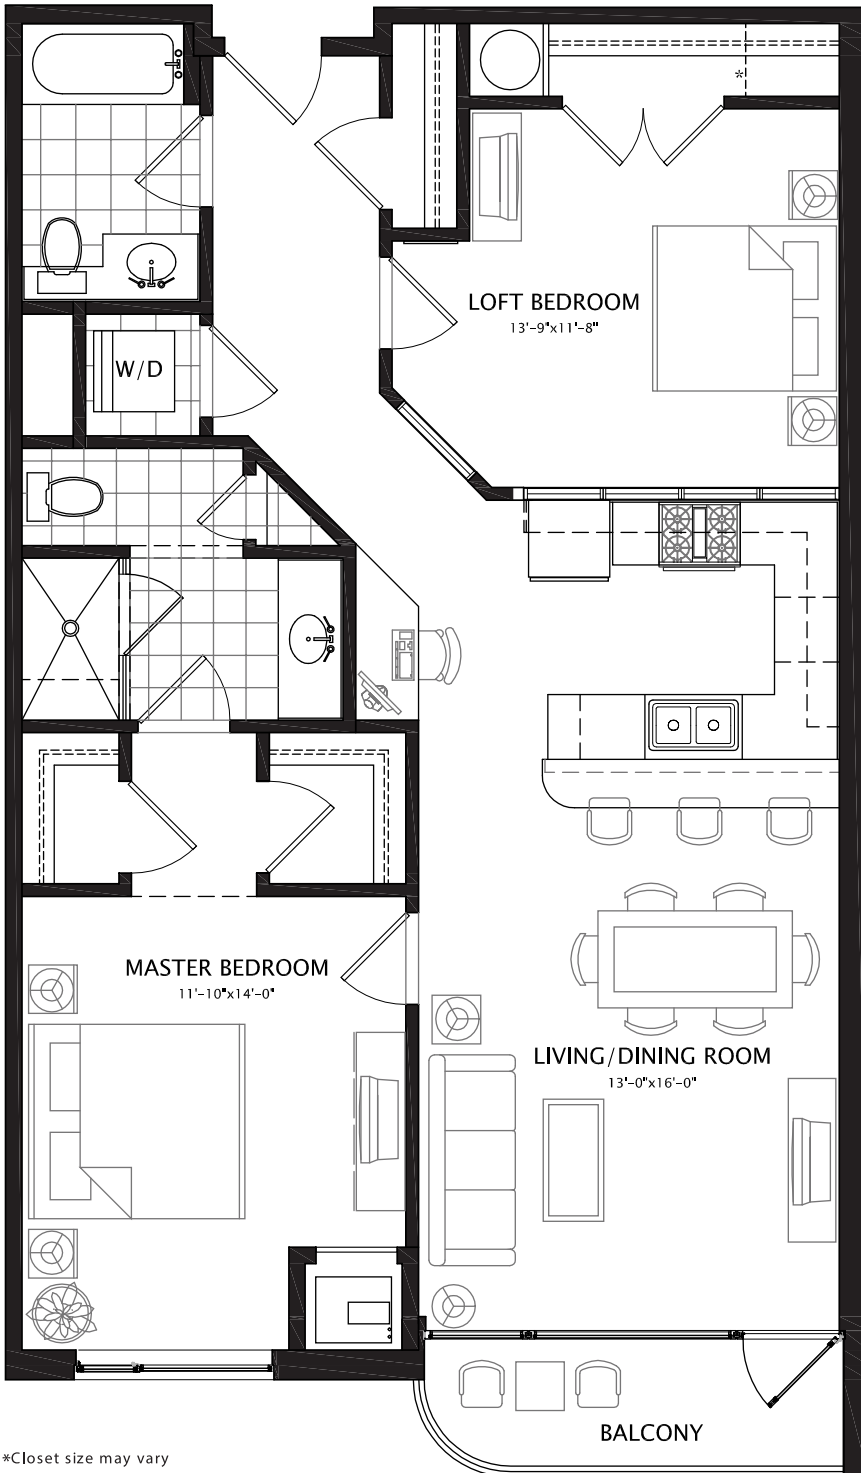

UNIT TYPE B 1C

2 BEDROOM, 2 BATH

Ranging from
1,061 SQ. FT. - 1,186 SQ. FT

*Closet size may vary

BROAD STREET