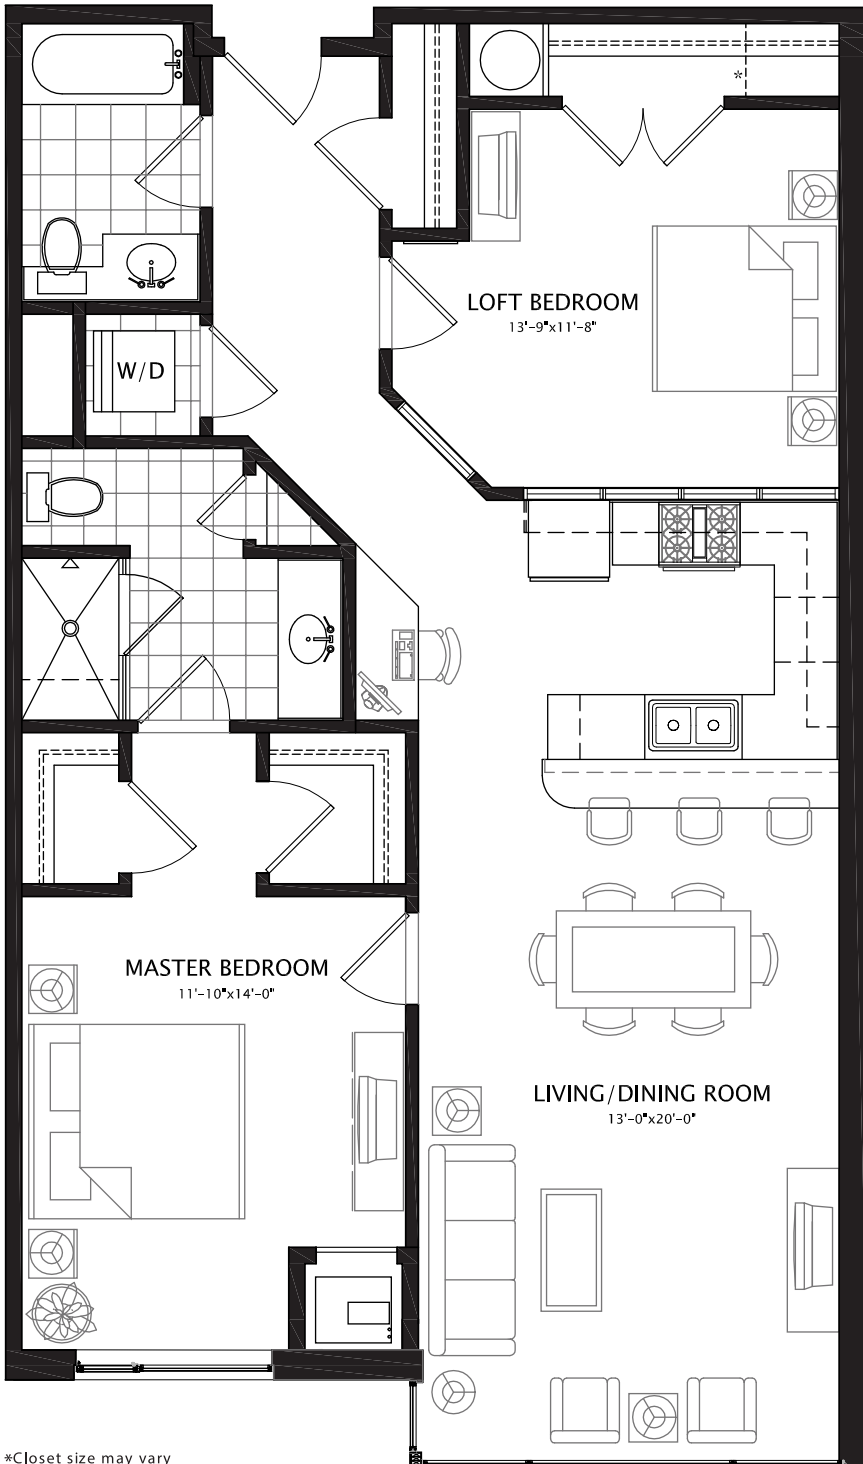

# UNIT TYPE B 1B

2 BEDROOM, 2 BATH

Ranging from  
1,091 SQ. FT. – 1,119 SQ. FT

\*Closet size may vary